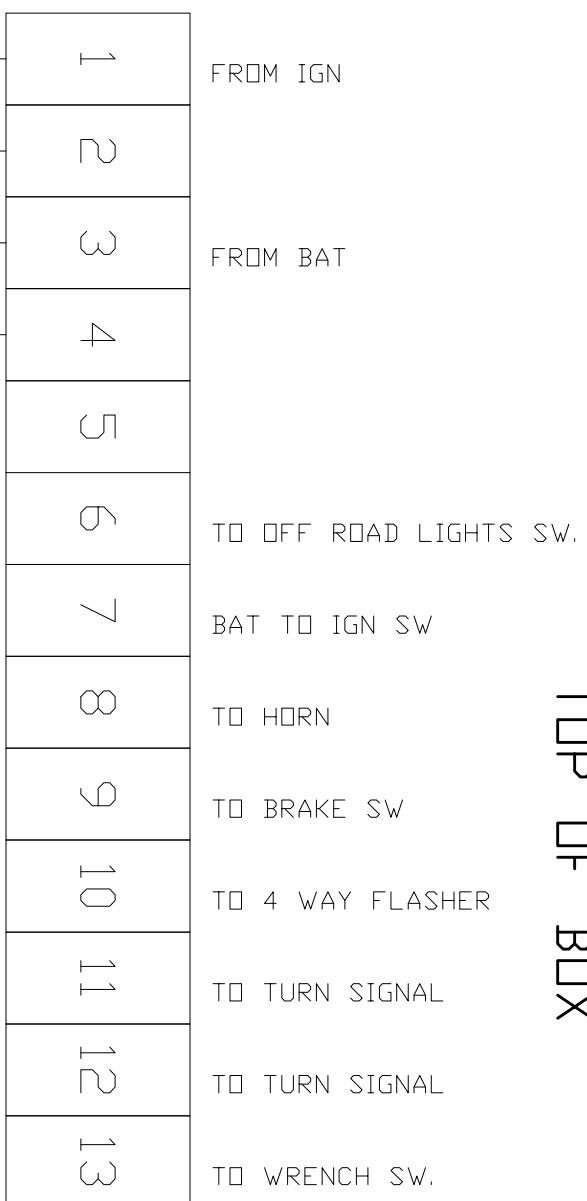

MIKES 1971 CJ-5 FUSE BOX

TOP OF BOX

IGN

BAT