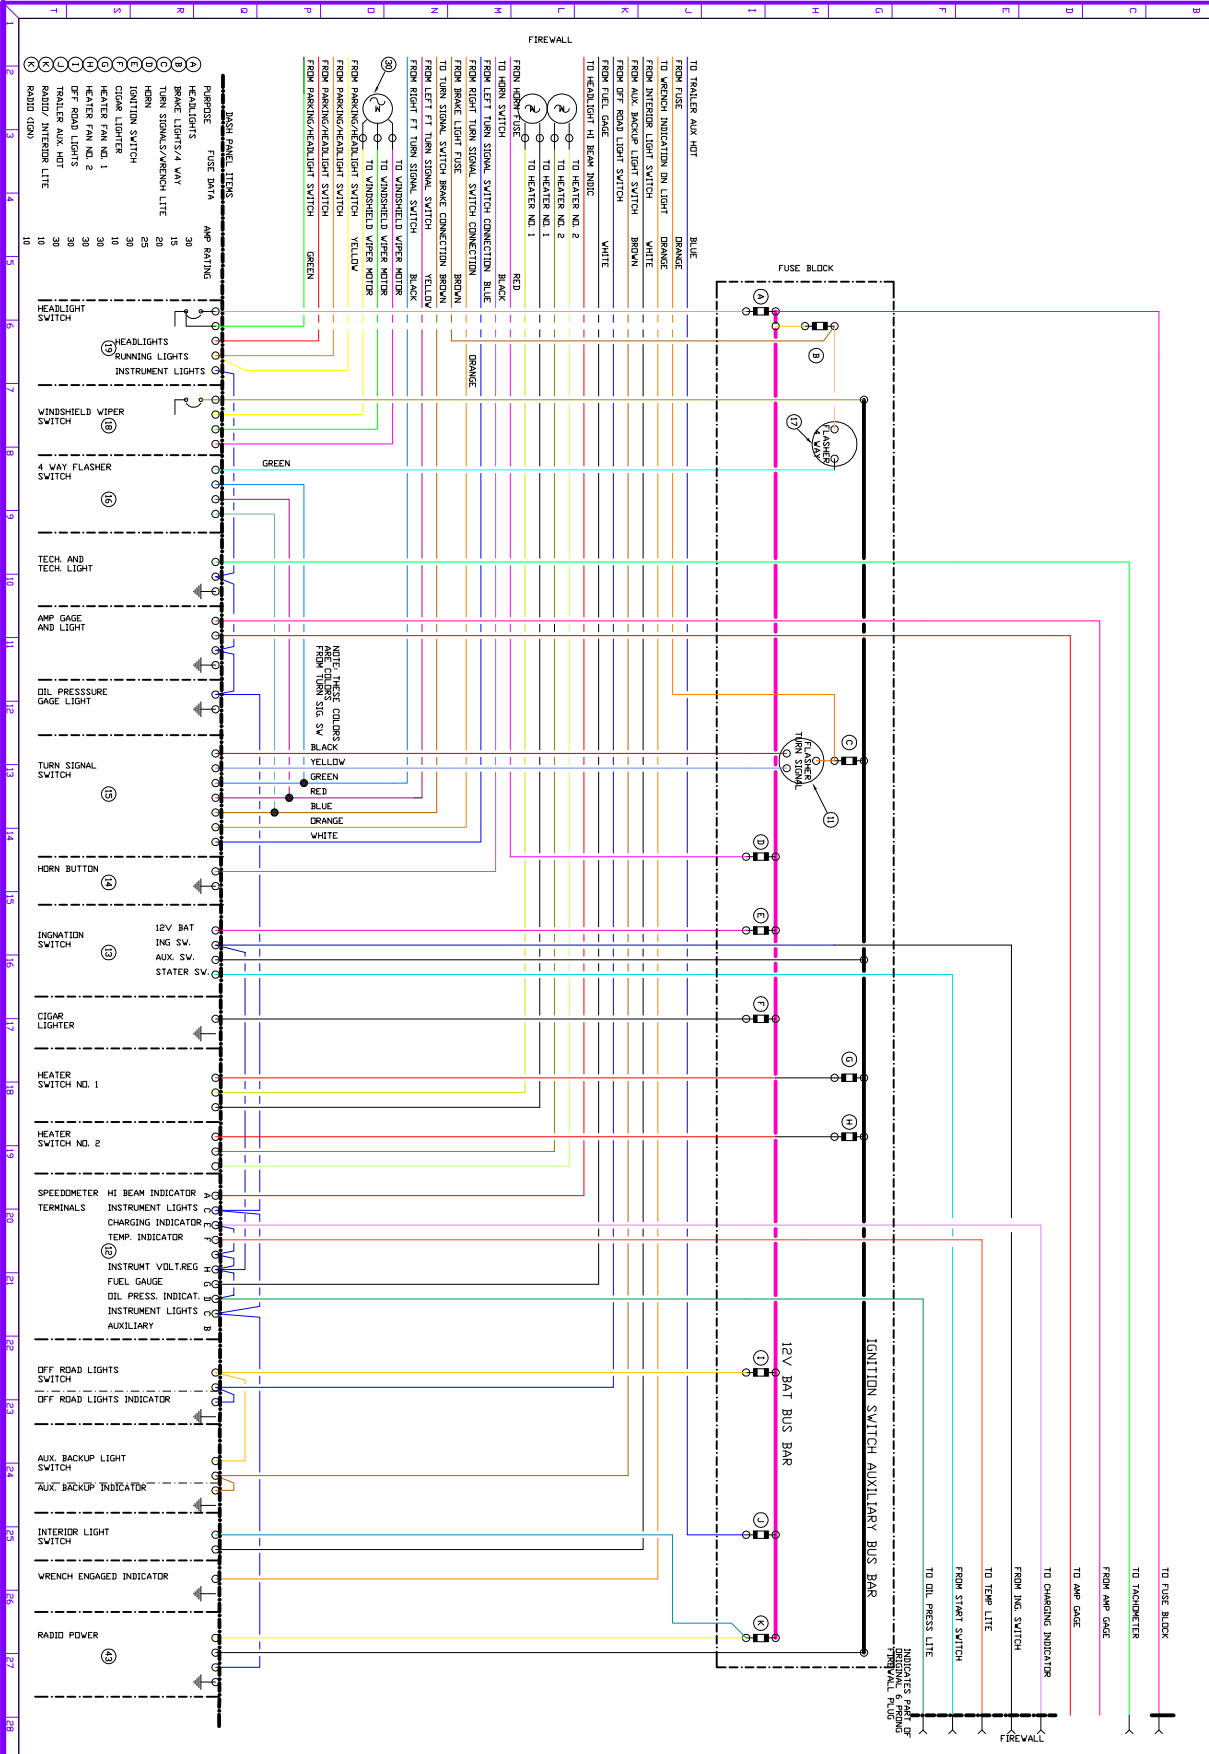

MIKES CJ-5 "BESTY" WIRING DIAGRAM, DASH AREA

REV.	ITEM	BY	DATE

REV.	BY	DATE	SCALE	REV.

H&H TECHNICAL, LLC
 1949 SUGARLAND DRIVE, SUITE 134
 SUGARLAND, TX 75088 (281) 278-2474

BESTY'S
 XXX
 XXX
 XXX
 XXX

H&H DRAWN BY: _____ DATE: _____
 APPROVED BY: _____ DATE: _____
 DDB NO. _____ DATE: _____